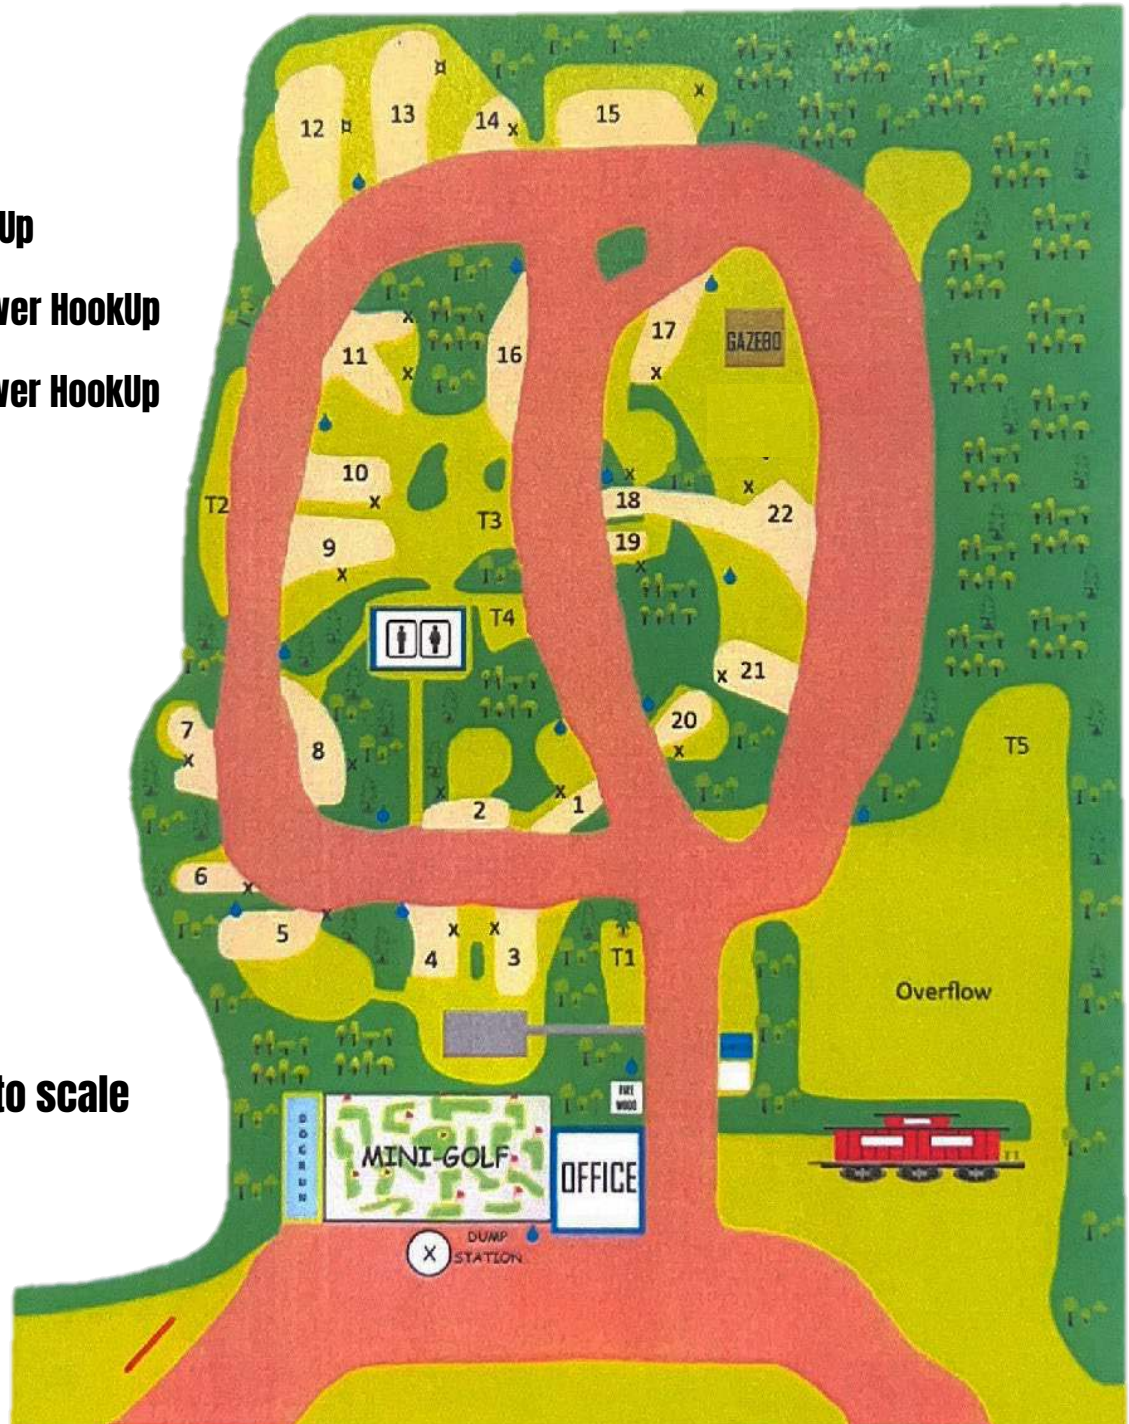

Humboldt Campground

Legend

- 💧 - Water HookUp
- X - 30 Amp Power HookUp
- ⚡ - 50 Amp Power HookUp
- T - Tenting Site

* Map is not to scale

← 201 - 8th Avenue (Hwy #5 East) →