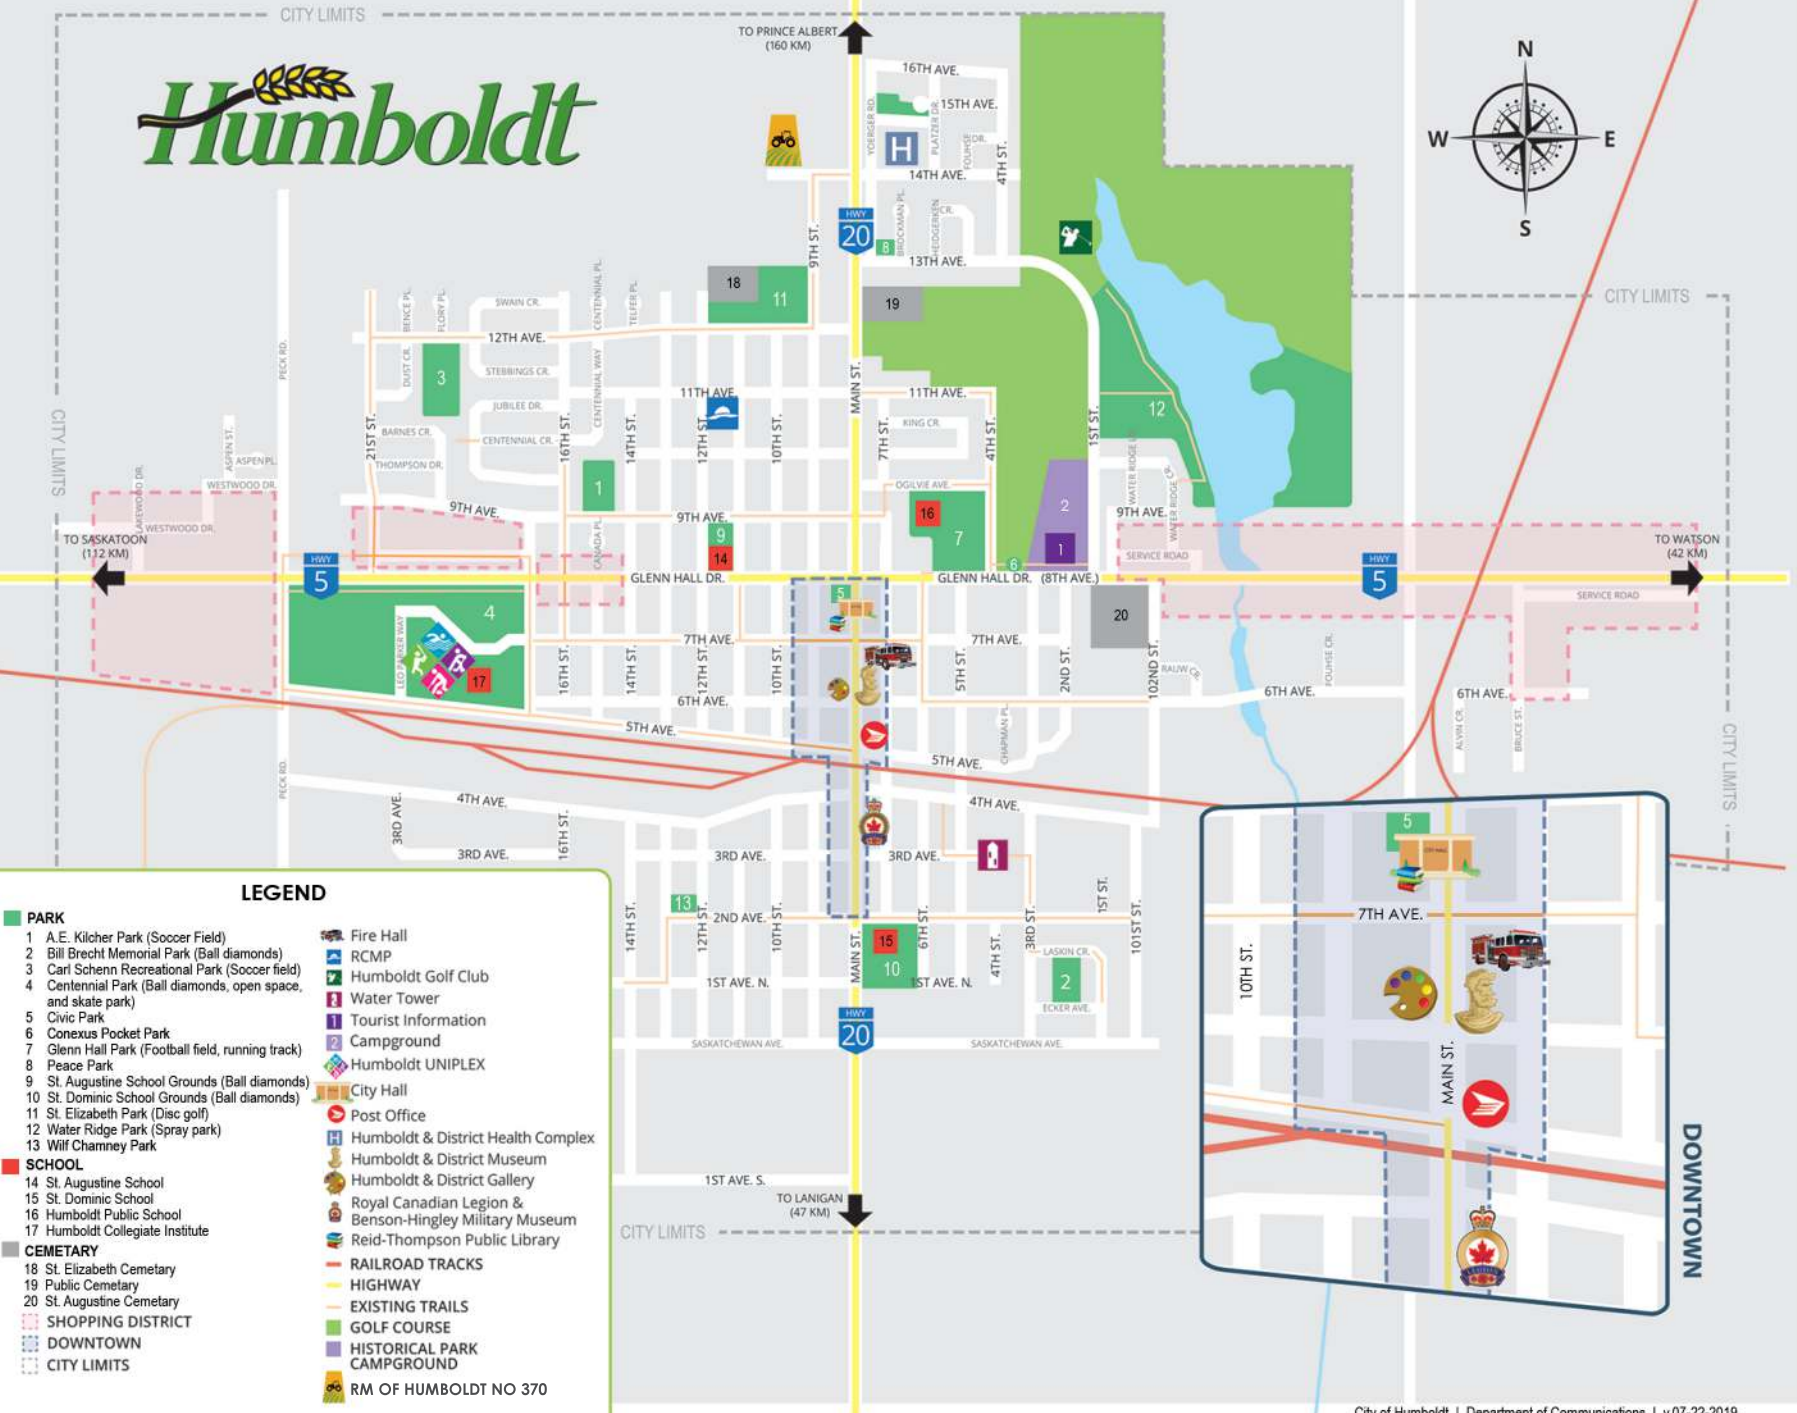

Humboldt

LEGEND

- PARK**
- 1 A.E. Kloher Park (Soccer Field)
- 2 Bill Brecht Memorial Park (Ball diamonds)
- 3 Carl Schenn Recreational Park (Soccer field)
- 4 Centennial Park (Ball diamonds, open space, and skate park)
- 5 Civic Park
- 6 Conexus Pocket Park
- 7 Glenn Hall Park (Football field, running track)
- 8 Peace Park
- 9 St. Augustine School Grounds (Ball diamonds)
- 10 St. Dominic School Grounds (Ball diamonds)
- 11 St. Elizabeth Park (Disc golf)
- 12 Water Ridge Park (Spray park)
- 13 Wilf Chamney Park
- SCHOOL**
- 14 St. Augustine School
- 15 St. Dominic School
- 16 Humboldt Public School
- 17 Humboldt Collegiate Institute
- CEMETARY**
- 18 St. Elizabeth Cemetary
- 19 Public Cemetary
- 20 St. Augustine Cemetary
- SHOPPING DISTRICT**
- DOWNTOWN**
- CITY LIMITS**
- Fire Hall
- RCMP
- Humboldt Golf Club
- Water Tower
- Tourist Information
- Campground
- Humboldt UNIPLEX
- City Hall
- Post Office
- Humboldt & District Health Complex
- Humboldt & District Museum
- Humboldt & District Gallery
- Royal Canadian Legion & Benson-Hingley Military Museum
- Reid-Thompson Public Library
- RAILROAD TRACKS
- HIGHWAY
- EXISTING TRAILS
- GOLF COURSE
- HISTORICAL PARK
- CAMPGROUND
- RM OF HUMBOLDT NO 370