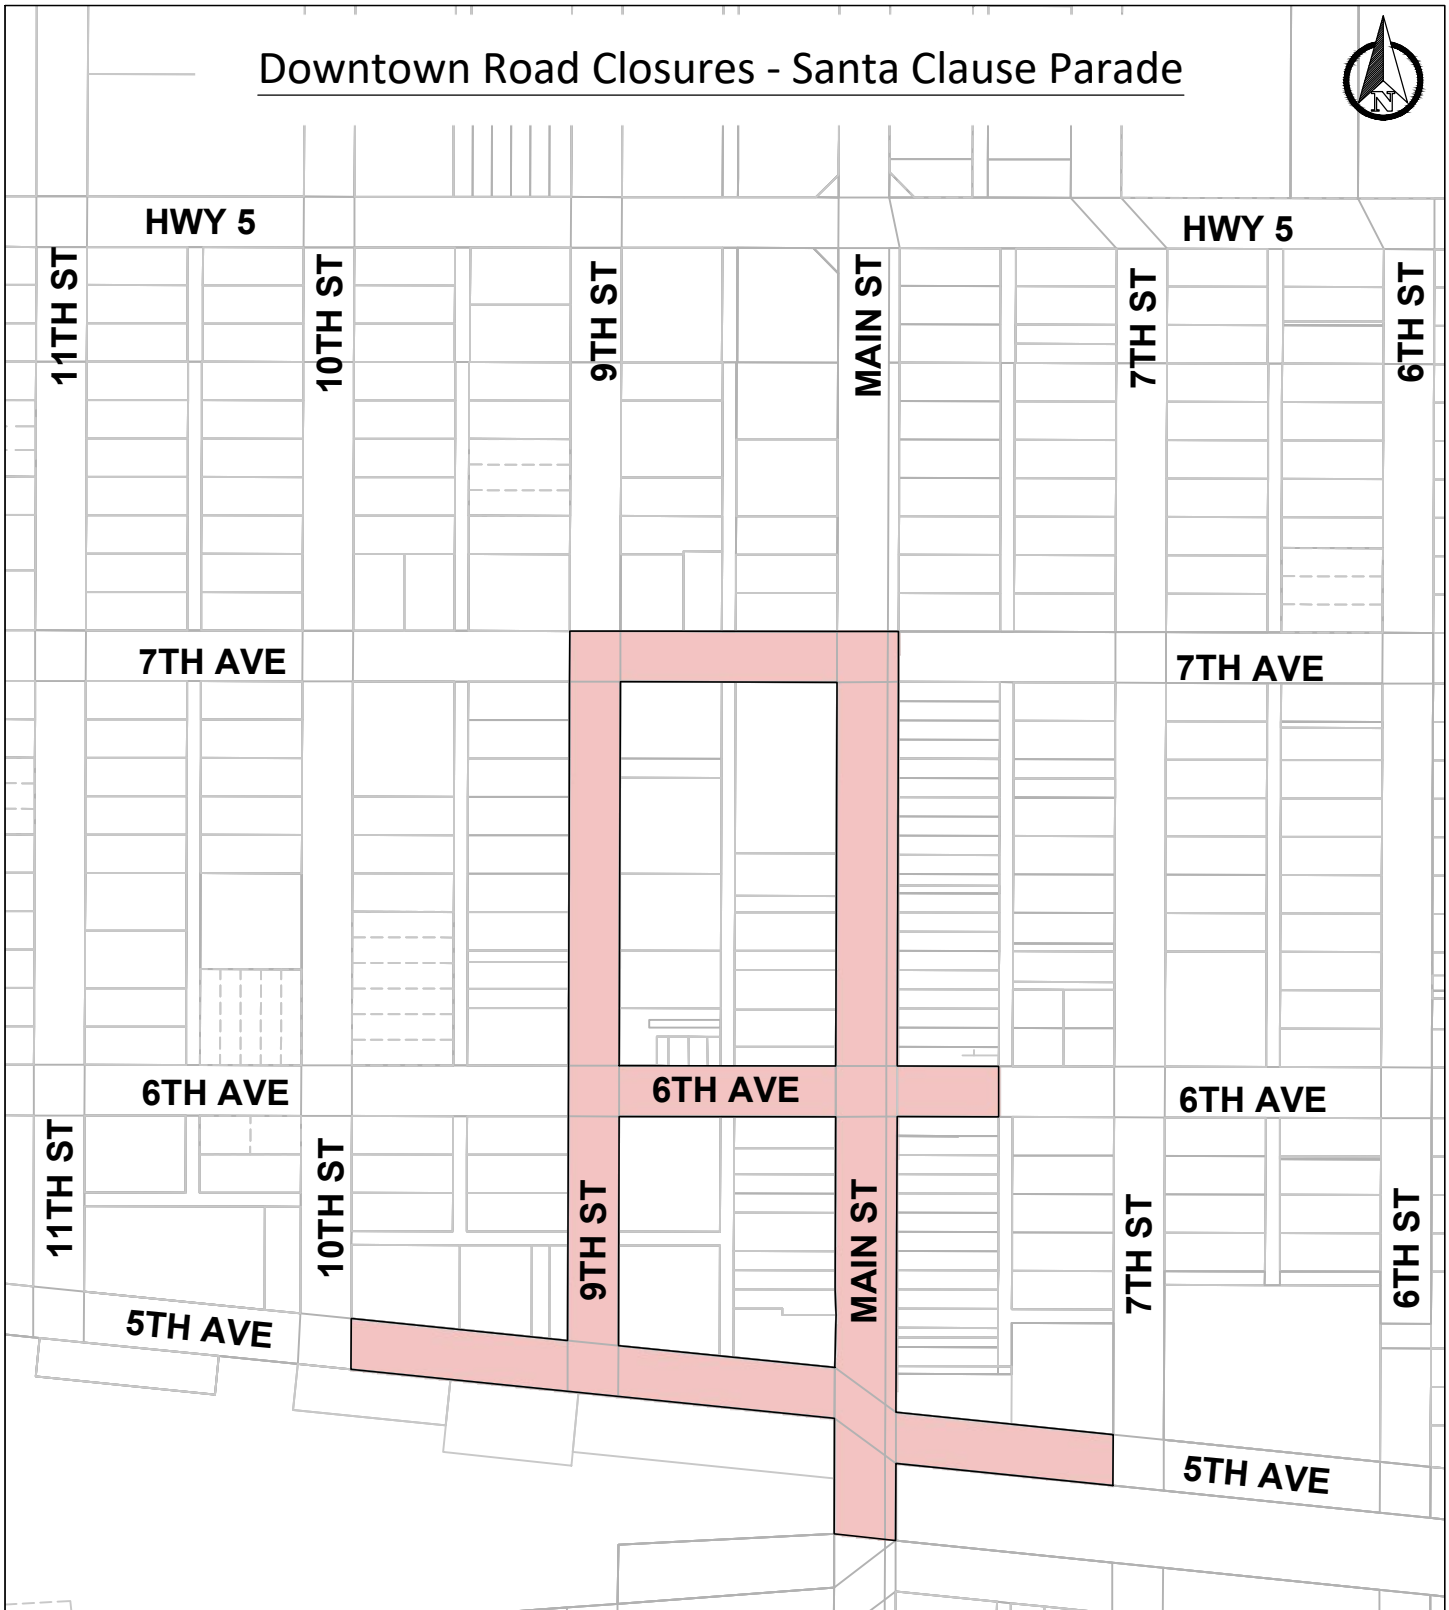

Downtown Road Closures - Santa Clause Parade

DOWNTOWN ROAD CLOSURES - SANTA CLAUSE PARADE

On November 21, 2024, the following roads will be closed from 5:30pm to 7:00pm:
Main Street from 4th Avenue to 7th Avenue,
9th Street from 5th Avenue to 7th Avenue,
5th Avenue from 7th Street to 10th Street,
6th Avenue from Lane East of Main Street to 9th Street,
7th Avenue from Main Street to 9th Street

LEGEND

-  ROAD CLOSURE
-  LOCAL TRAFFIC ONLY
-  DETOUR ROUTE